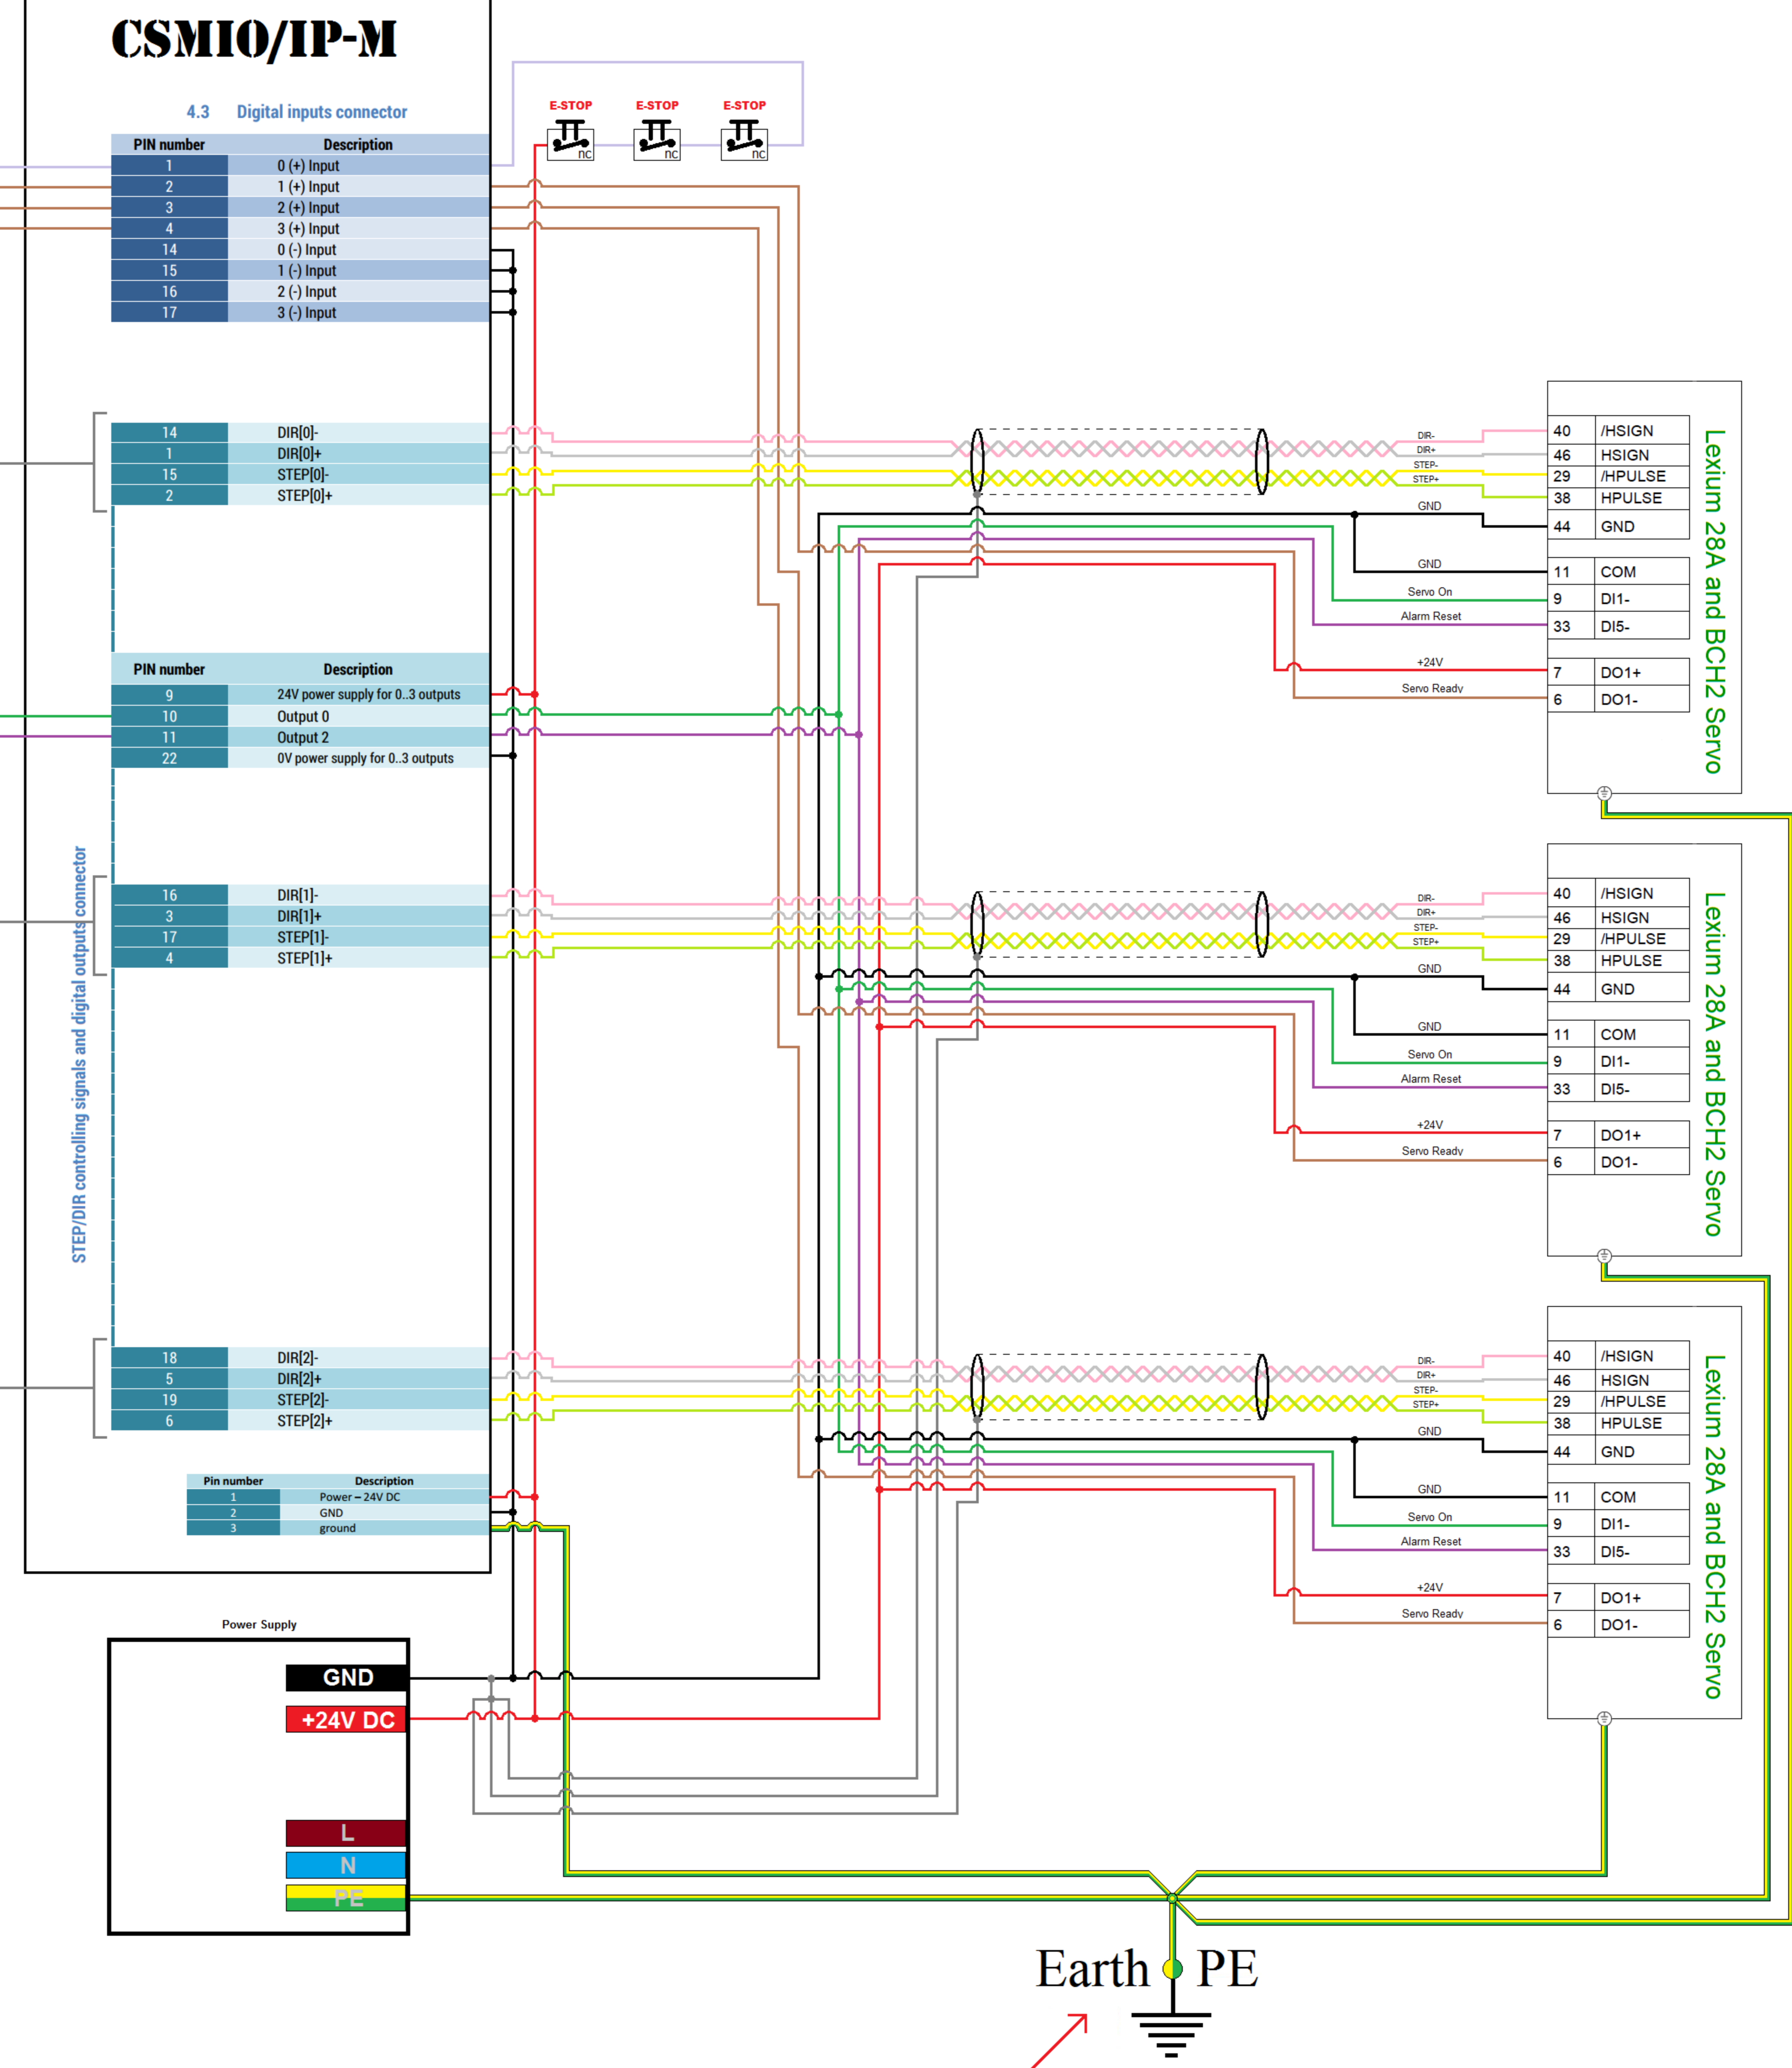

CSMIO / IP-M controller does not support the index signal

CSMIO / IP-M controller does not support the index signal

Earth Bars
Listwa uziemiająca